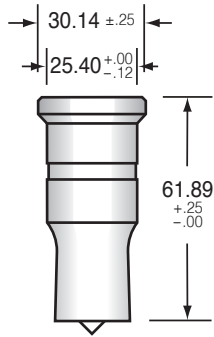

STOCK ITEMS: Shipped Same Day • **EXPRESS ITEMS:** Shipped Within 48 Hours

163

STOCK

164

STOCK

164L

STOCK

128