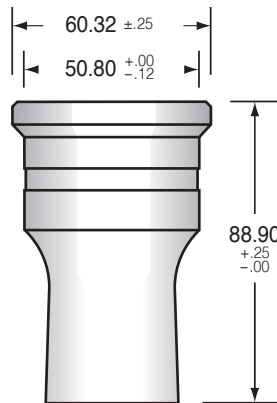

166

EXPRESS