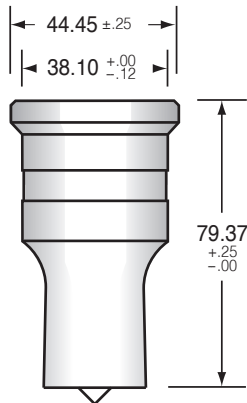

STOCK ITEMS: Shipped Same Day • **EXPRESS ITEMS:** Shipped Within 48 Hours

163

STOCK

164

STOCK

164L

STOCK

128

STOCK

165

STOCK

166

EXPRESS

319

STOCK

346