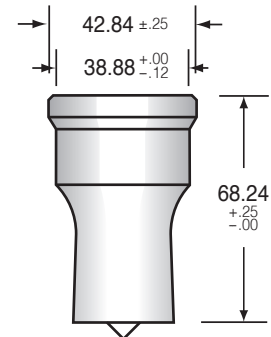

STOCK ITEMS: Shipped Same Day • **EXPRESS ITEMS:** Shipped Within 48 Hours

163

STOCK

164

STOCK

164L

STOCK

128